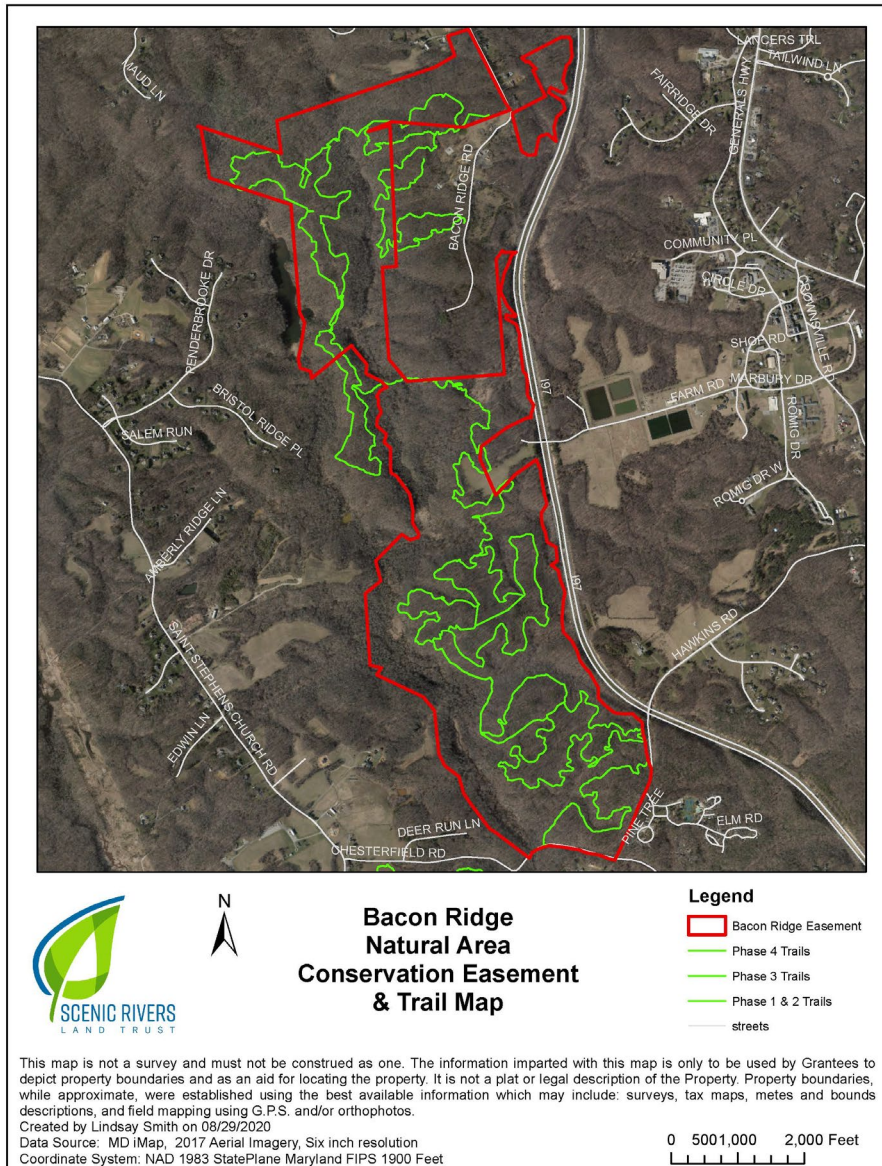

2021 Bacon Ridge Natural Area Invasive Plant Control Project

Lindsay Smith, Stewardship Coordinator

2021 Bacon Ridge Invasive Plant Control Project

Scenic Rivers Land Trust

- A Land Trust based in Anne Arundel County.
- We work in 6 watersheds.
- Conserve land with natural, scenic, and historical conservation values.
- Landowner education & land protection agreements (Conservation Easements).
- We hold over 65 conservation easements on over 3,000 acres of land.

2021 Bacon Ridge Invasive Plant Control Project

Why start an invasive plant control project?

Landowners are dealing with invasive plants.

Organizational outreach & education opportunity.

2021 Bacon Ridge Invasive Plant Control Project

Project Site Choice

- Conservation Easement property.
- Publicly accessible.
- Willing landowner partner.
- Several invasive species present.
- Bacon Ridge Natural Area!
-

2021 Bacon Ridge Invasive Plant Control Project

Project Site Choice

- Settled on a 2.2-mile loop of trail easily accessed from a trailhead parking area.
- Identified 7 target invasive plant species.
- Easy for manual control & herbicide control.

2021 Bacon Ridge Invasive Plant Control Project