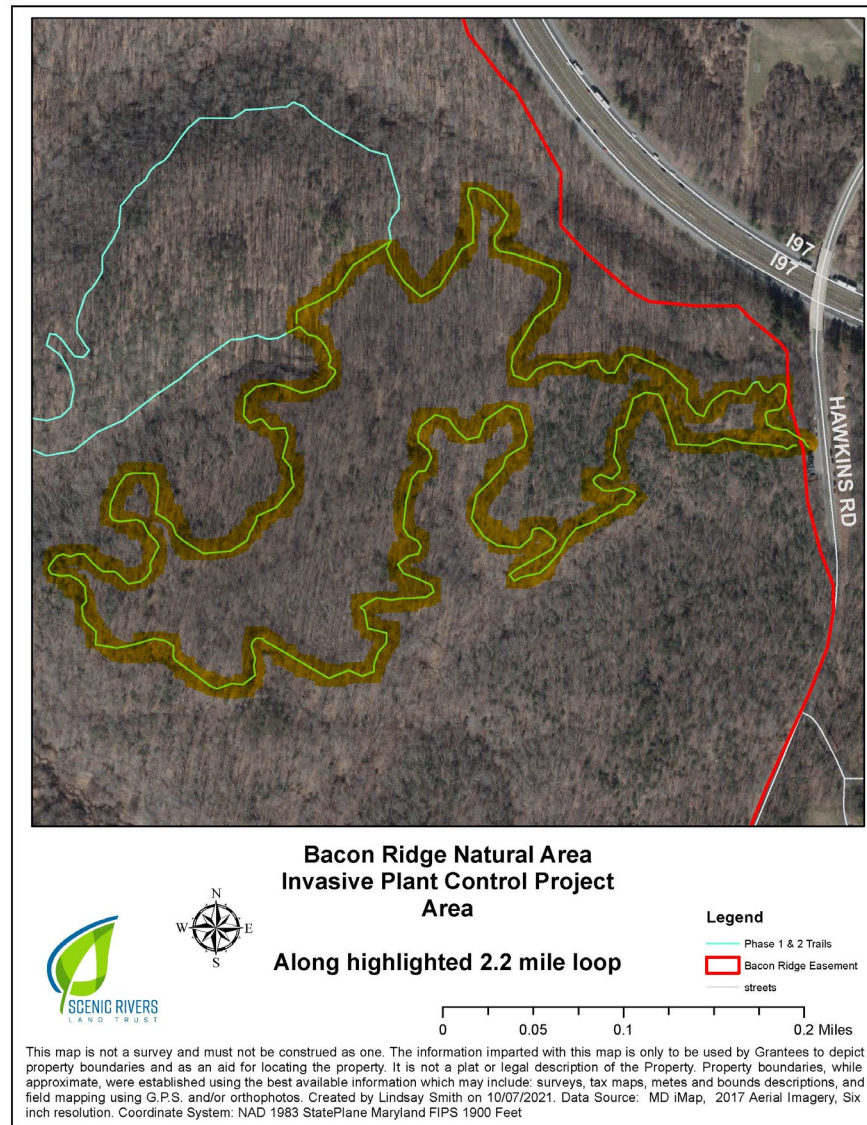

Project Site Choice

- Conservation Easement property.
- Publicly accessible.
- Willing landowner partner.
- Several invasive species present.
- Bacon Ridge Natural Area!
-

2021 Bacon Ridge Invasive Plant Control Project

Project Site Choice

- Settled on a 2.2-mile loop of trail easily accessed from a trailhead parking area.
- Identified 7 target invasive plant species.
- Easy for manual control & herbicide control.

2021 Bacon Ridge Invasive Plant Control Project