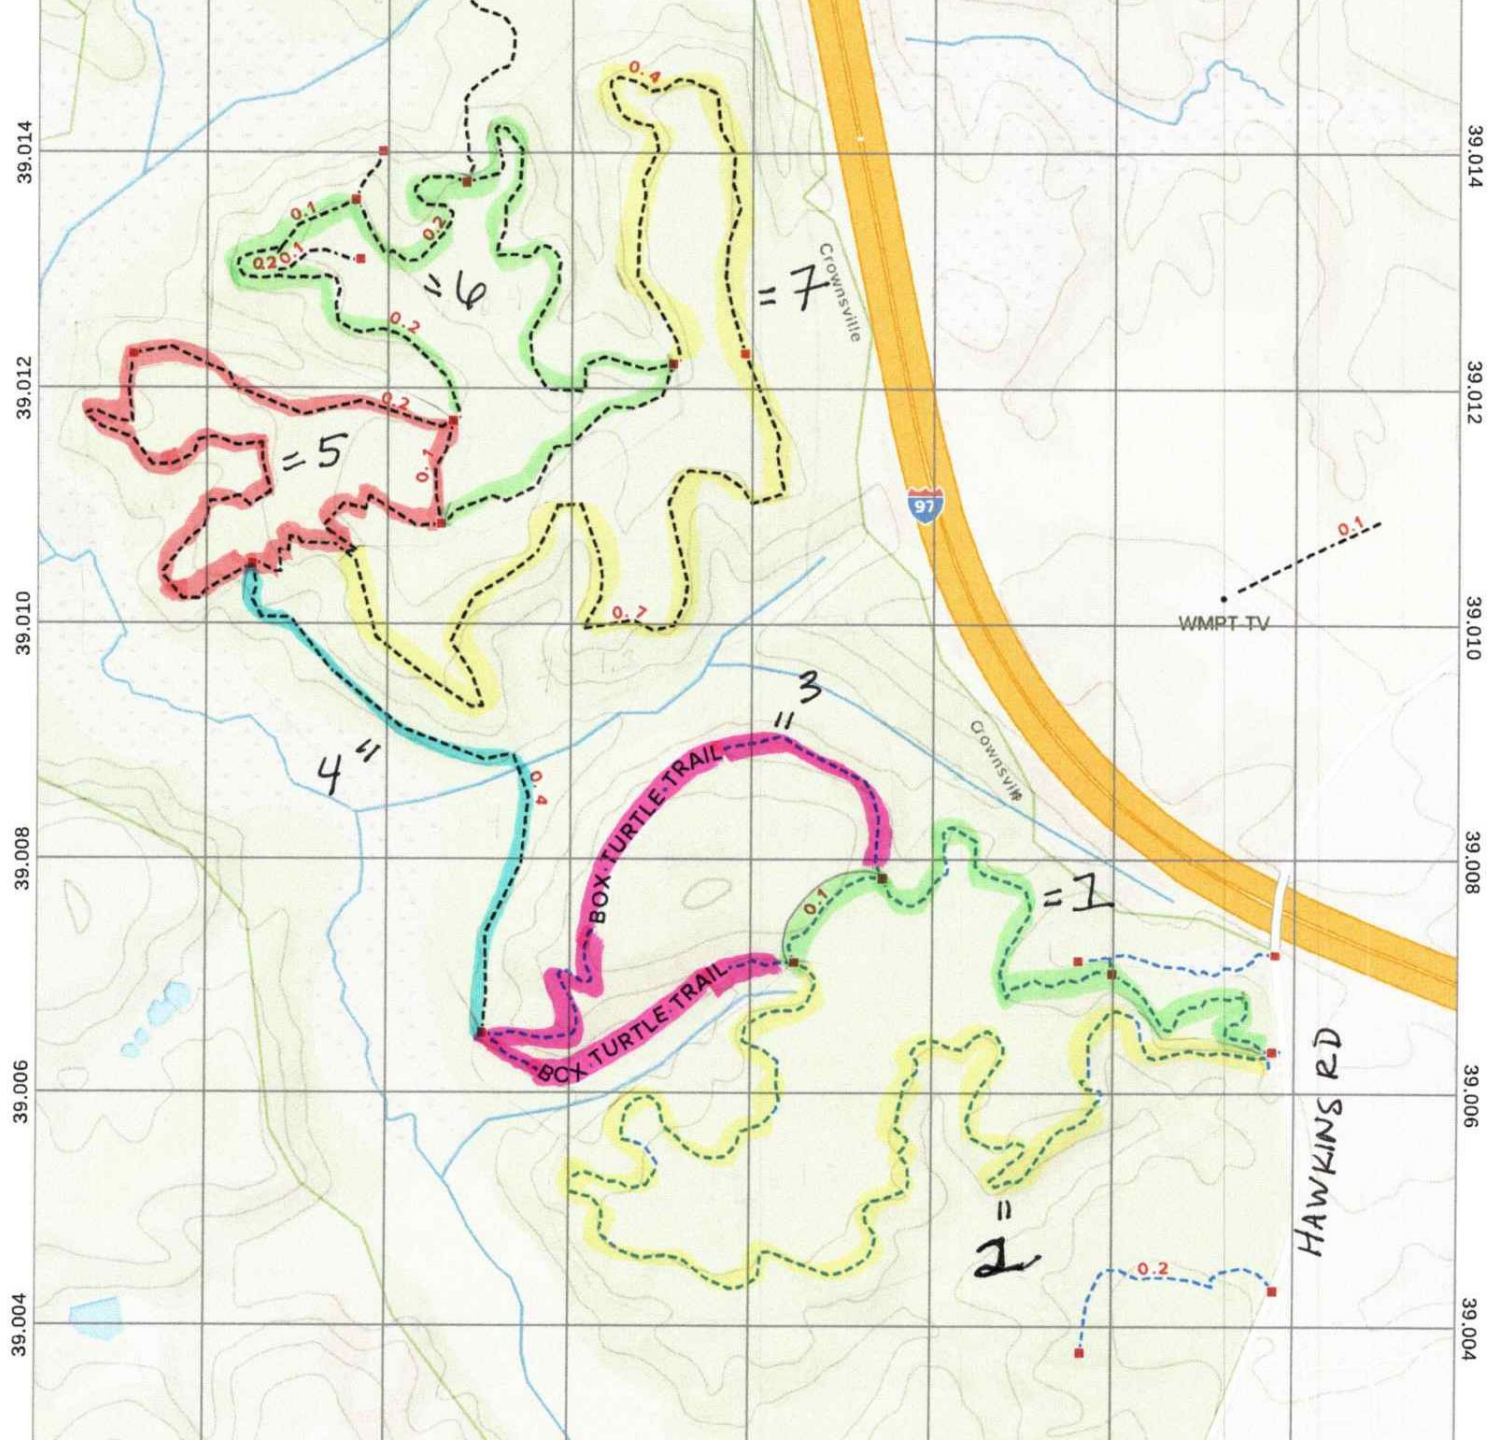

Tackling Invasives – Engaging the Community

AT BACON RIDGE NATURAL AREA,
CROWNSVILLE

SCENIC RIVERS
LAND TRUST

Vision Driven: 5-year plan

Bacon Ridge Trails

Invaders!

Wavyleaf Basketgrass

Autumn Olive

Oriental Bittersweet

Multiflora Rose

Japanese Stiltgrass

Wisteria

Japanese Barberry

Funding

Environment Anne Arundel Fund

Chaney Enterprises Foundation Fund

Care. Connect. Contribute.

community foundation
of anne arundel county

Engaging the Community

Gathering Data

Engaging the Community

Pull Days: 385 lbs so far